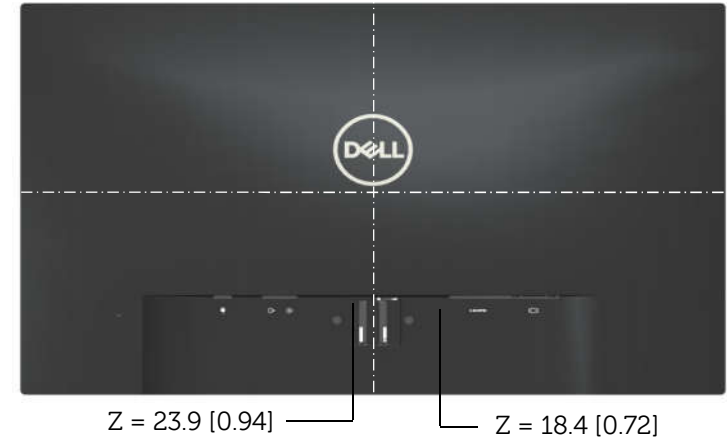

# S2218H / S2218M Outline Dimension

Unit: mm (inch)  
 Dimension: Nominal  
 Scale: Not to scale

Back view of Monitor without stand

S2318H / S2318HX / S2318HN / S2318NX / S2318M Outline Dimension

Unit: mm (inch)  
 Dimension: Nominal  
 Scale: Not to scale

Back view of Monitor without stand